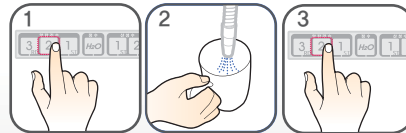

Method of Use

1. **1. Select Mode** ▶ Press the Selected icon.
2. **2. Dispense Water** ▶ The selected icon blinks while water is being dispensed.
3. **3. Stop Dispensing Water** ▶ Press the blinking icon to stop the flow of water.